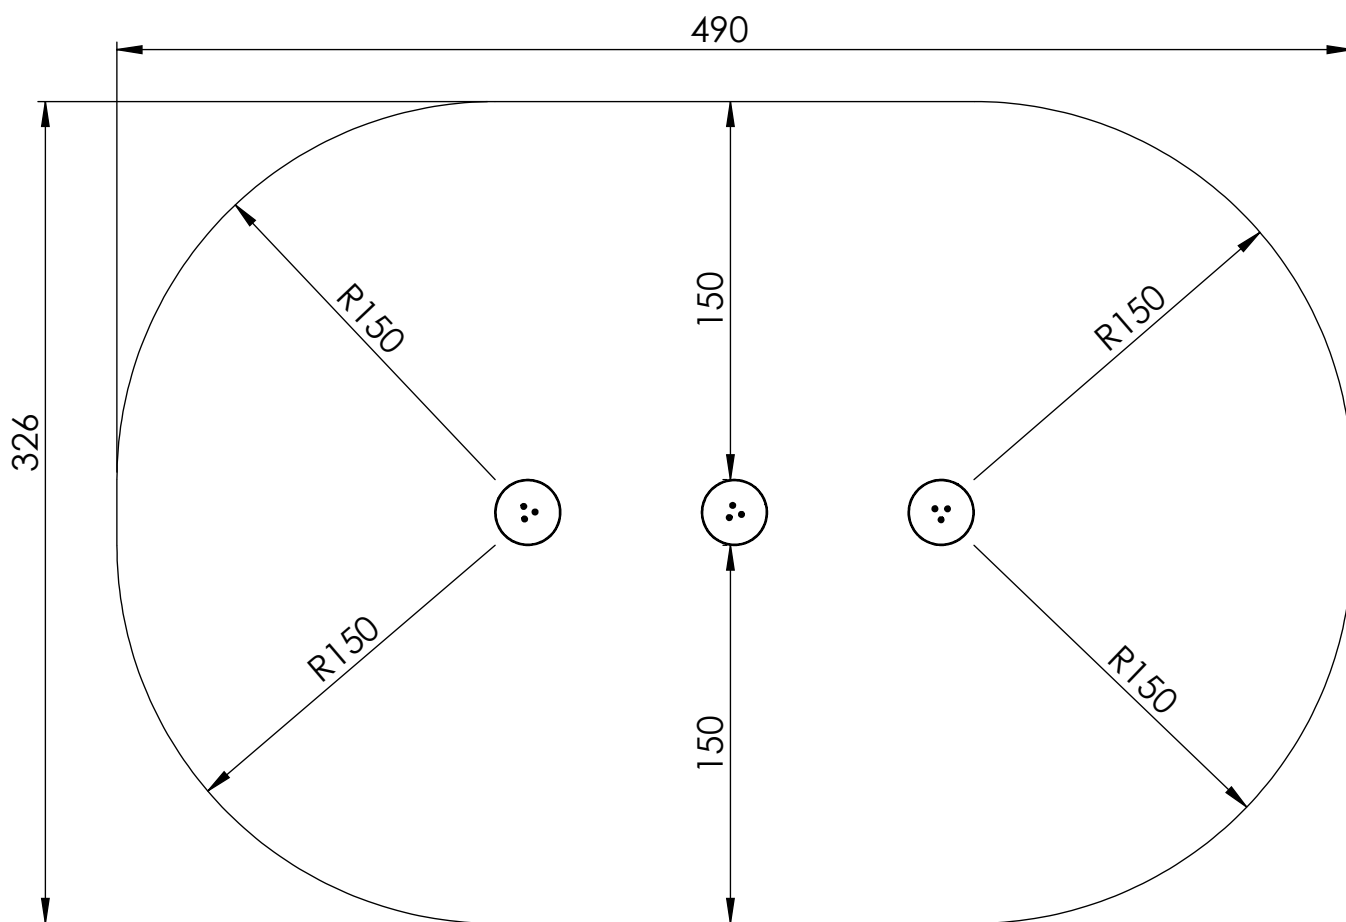

RB1253

[cm]

v010 / 26.10.2020
D.P.

vinci
play

[cm]

[cm]

127232 (A)
x1

127233 (B)
x1

127234 (C)
x1

121103
x3

9	8x160sxt
1	V001

9x 8x160sxt

V001

vinci play

[cm]